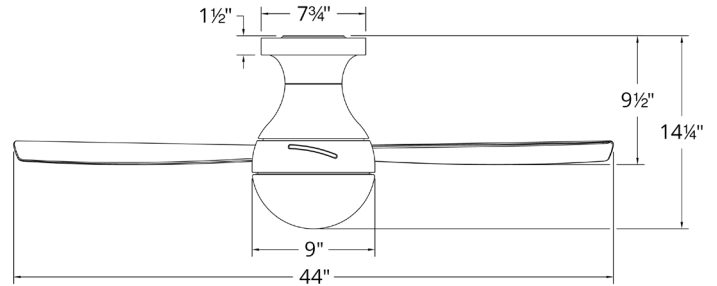

ORB 44" Flush Mounted Fan
F-004

WAC
SMART FANS

PRODUCT DESCRIPTION

Classic style meets intuitive functionality. Orb's super quiet DC motor runs 70% more efficient than traditional AC fans, and comes in Matte Black, Matte White, and Brushed Nickel finishes.

SPECIFICATIONS

- **Construction:** Aluminum
- **Blade:** 12° Pitch, 44" sweep, ABS
- **Wire:** 32"
- **Hanging Weight:** 17 lbs
- **Total Power:** 47W
- **Standards:** UL/cUL Wet/Damp* Location listed, Energy Star Rated

FEATURES

- 6 fan speeds through both Summer and Winter Modes
- Silent DC motor
- Includes remote control with wall cradle
- Wall control for 3, 4-way control sold separately
- Compatible with WAC app $9.95 per fan + applicable tax

AIRFLOW/ENERGY EFFICIENCY

Weighted-Average Airflow CFM: 3270/5343 (High)
Energy Use (W): 22/27 (High)
Estimated Yearly Energy Cost ($): $4.34
Efficiency (CFM/W): 132/189 (High)

Motor Type

DC125-20NS sensorless DC motor

ORDER NUMBER

Model	Housing	Blade
F-004	MB <i>Matte Black</i>	MB <i>Matte Black</i>
	MW <i>Matte White</i>	MW <i>Matte White</i>
	BN <i>Brushed Nickel</i>	TT <i>Titanium Silver</i>

Example: **F-004-MB**

***BN/TT** Brushed Nickel/Titanium Silver finish available for Damp Locations

The WAC app synchronizes seamlessly with smart home devices you already own

www.WACLighting.com
Phone (866) 810.6615
Fax (800) 526.2585

Headquarters/Eastern Distribution Center
44 Harbor Park Drive
Port Washington, NY 11050

Central Distribution Center
1600 Distribution Ct
Lithia Springs, GA 30122

Western Distribution Center
1750 Archibald Avenue
Ontario, CA 91760